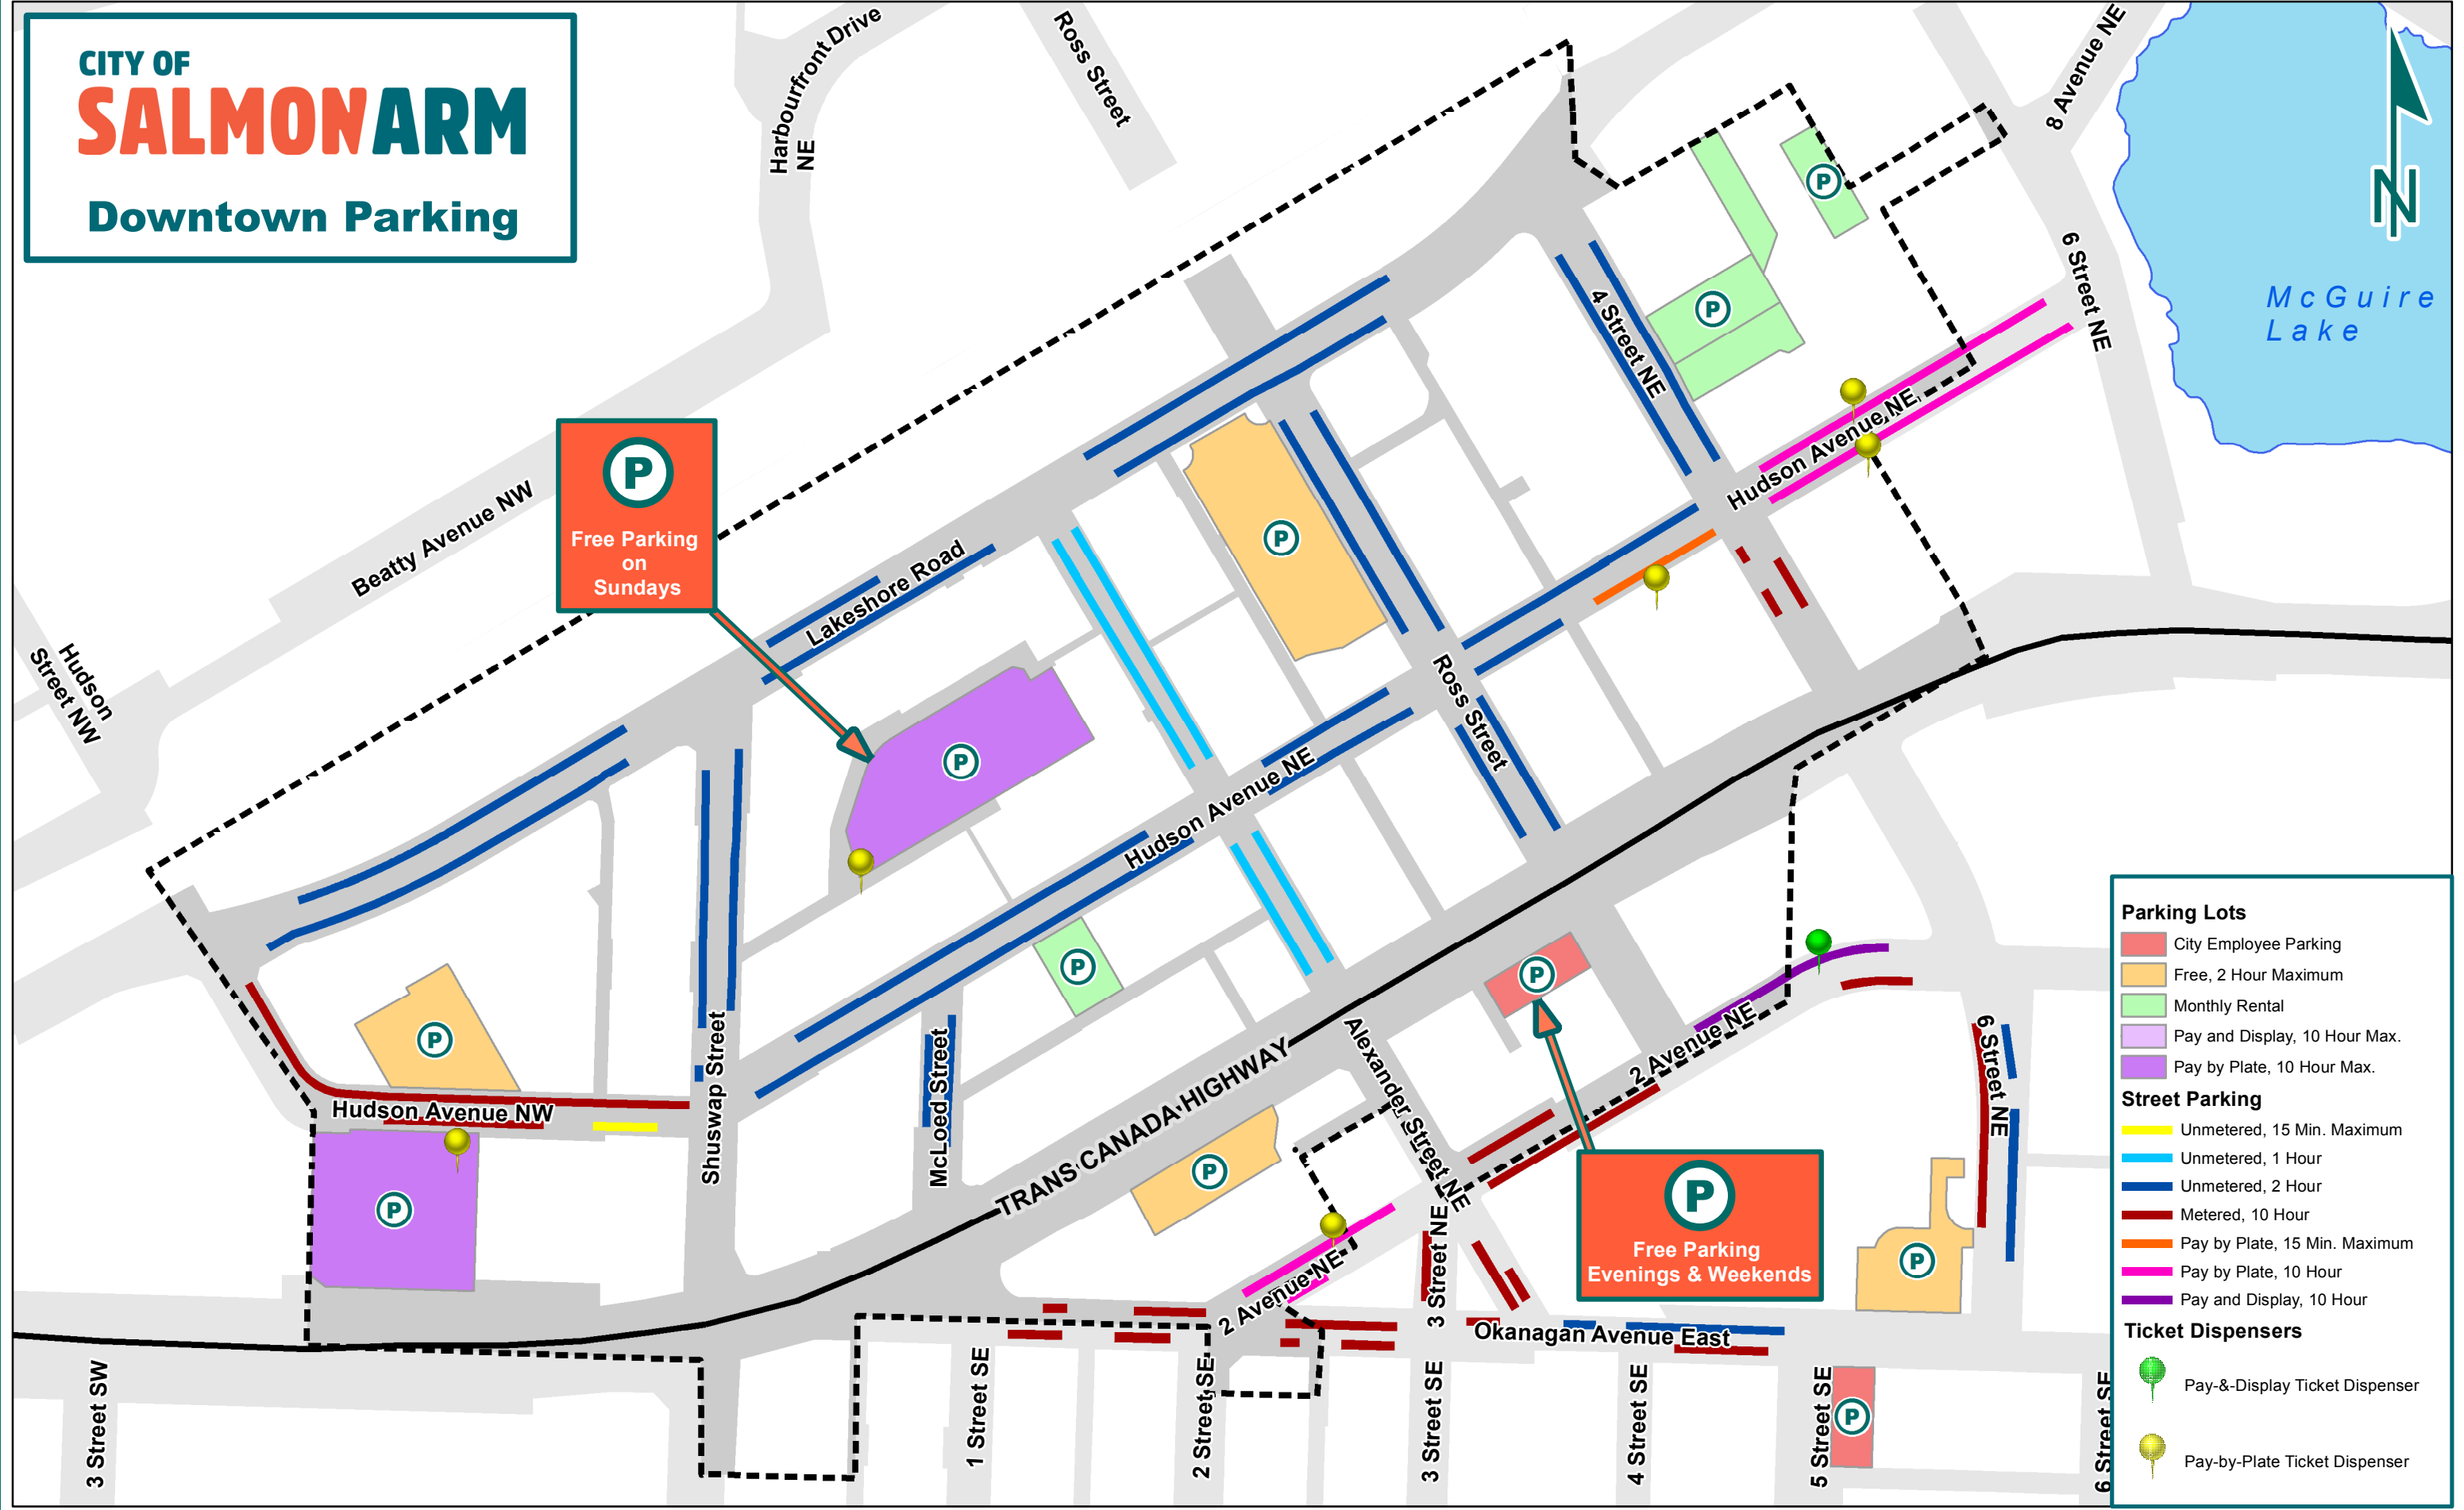

CITY OF
SALMON ARM
 Downtown Parking

Parking Lots

- City Employee Parking
- Free, 2 Hour Maximum
- Monthly Rental
- Pay and Display, 10 Hour Max.
- Pay by Plate, 10 Hour Max.

Street Parking

- Unmetered, 15 Min. Maximum
- Unmetered, 1 Hour
- Unmetered, 2 Hour
- Metered, 10 Hour
- Pay by Plate, 15 Min. Maximum
- Pay by Plate, 10 Hour
- Pay and Display, 10 Hour

Ticket Dispensers

- Pay-&-Display Ticket Dispenser
- Pay-by-Plate Ticket Dispenser