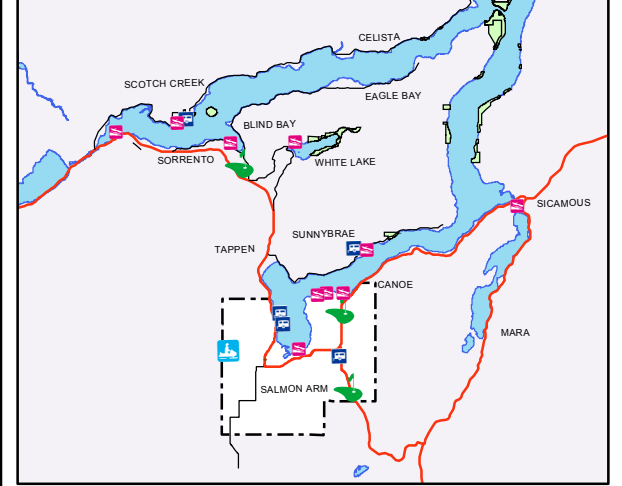

CITY OF
SALMON ARM

Permitted Dog Areas

1:30,000

- No Dogs Allowed
- On Leash
- Off Leash Area
- Trails
- Railway
- Streams
- Wharf
- Highways
- Local Roads
- Seasonal No Dogs Allowed (May 1 - June 30)
- Seasonal On 2m Leash (July 1 - April 30)
- Lake/River
- Swamp
- Indian Reserves
- Sports Facilities
- Open Space
- Neighbourhood Park
- Community Park